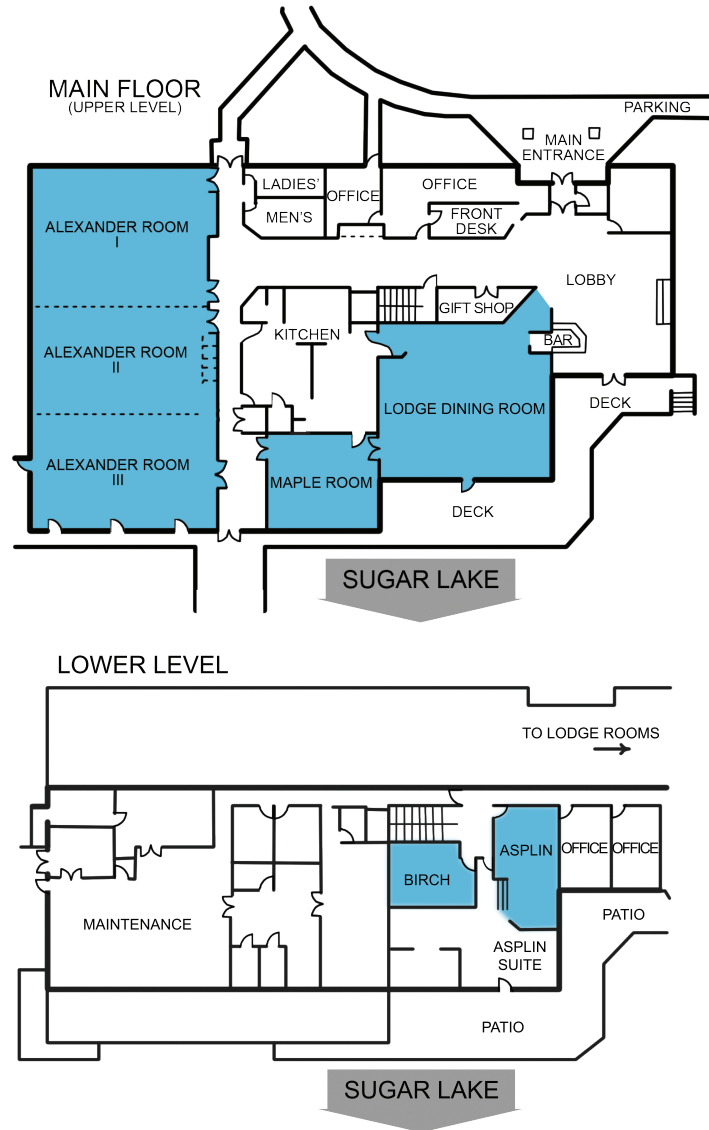

Spaces

Room Capacity

ROOM	DIMENSIONS	SQUARE FT	BOARD STYLE	CLASSROOM	ROUNDS	THEATRE
Alexander I	39 x 50	1950	30	75	120	150
Alexander II	26 X 50	1300	24	36	64	72
Alexander III	39 X 50	1950	30	75	120	150
Alexander I & II	65 X 50	3250	54	111	184	225
Alexander II & III	65 X 50	3250	54	111	184	225
Alexander I, II & III	105 X 50	5250	N/A	192	248	375
Maple Room	34 X 27	918	18	30	40	60
Asplin Room	19 X 39	741	18	24	32	50
Birch Room	19 x 19	361	12	18	16	30
Lodge Dining Room	45 X 50	2250	40	75	144	150